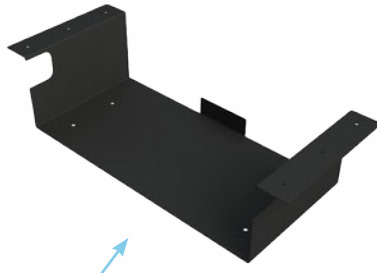

MICRO Cash Drawer

A Compact, Short Opening Cash Drawer

The MICRO, which accepts the majority of European currencies, is a uniquely designed drawer that has the same footprint as a Flip Lid but with all the functions of a front opening cash drawer.

Compact

Ideal for use in situations where space is limited, the MICRO features a short opening of just 173 mm.

Durable

Featuring a robust steel construction & steel ball bearing runners for a prolonged operational life, the hard wearing MICRO drawer is the preferred choice for leading retailers worldwide.

High Capacity

The removable high volume insert can accommodate 4 notes and 8 coins, with additional media storage underneath the coin cups.

Versatile

The MICRO insert is compatible with the 460 Flip Lid cash drawer, providing an easy and practical solution for retailers operating both Flip Lid and Slide Out cash drawers.

INSTALL IT. FORGET IT.

20266 insert

Under counter mounting bracket

Lockable lid for insert

MICRO Specifications:

Size:	(W x D x H, with feet) 453 x 224 x 130 mm 17.9 x 5.1 x 8.8 x inches	Insert:	4 note, 8 coin removable ABS insert
Construction:	Robust steel construction	Media:	1 media posting slot
Cycle life:	Tested to last beyond one million cycles	Currencies:	Accepts the majority of European currencies (Euro, Sterling and many others) USD\$ is not supported
Warranty:	One year warranty*	Lock options:	3 function lock: Electronic open, manual open, deadlocked
Colour:	Black or white, powder coated with a fine, textured finish	Key options:	3 position, 75 series random lock (200 combinations) with 2 keys
Interface:	RJ11/12 Epson interface 24V with 3M adaptor cable Drawer status microswitch	Accessories:	Lockable lid for insert (random lock) Under counter mounting bracket
Fixing:	Bolt down facility in base		