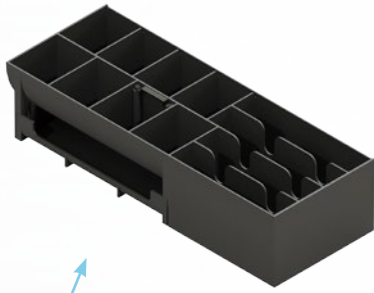

MICRO Cash Drawer

A Compact, Short Opening Cash Drawer

The MICRO, which accepts the majority of European currencies, is a uniquely designed drawer that has the same footprint as a Flip Lid but with all the functions of a front opening cash drawer.

Compact

Ideal for use in situations where space is limited, the MICRO features a short opening of just 173 mm.

Durable

Featuring a robust steel construction & steel ball bearing runners for a prolonged operational life, the hard wearing MICRO drawer is the preferred choice for leading retailers worldwide.

High Capacity

The removable high volume insert can accommodate 4 notes and 8 coins, with additional media storage underneath the coin cups.

Versatile

The MICRO insert is compatible with the 460 Flip Lid cash drawer, providing an easy and practical solution for retailers operating both Flip Lid and Slide Out cash drawers.

INSTALL IT. FORGET IT.

20266 insert

Under counter mounting bracket

Lockable lid for insert

MICRO Specifications:

Size:	(W x D x H, with feet) 453 x 224 x 130 mm 17.9 x 5.1 x 8.8 x inches	Insert:	4 note, 8 coin removable ABS insert
Construction:	Robust steel construction	Media:	1 media posting slot
Cycle life:	Tested to last beyond one million cycles	Currencies:	Accepts the majority of European currencies (Euro, Sterling and many others) USD\$ is not supported
Warranty:	One year warranty*	Lock options:	3 function lock: Electronic open, manual open, deadlocked
Colour:	Black or white, powder coated with a fine, textured finish	Key options:	3 position, 75 series random lock (200 combinations) with 2 keys
Interface:	RJ11/12 Epson interface 24V with 3M adaptor cable Drawer status microswitch	Accessories:	Lockable lid for insert (random lock) Under counter mounting bracket
Fixing:	Bolt down facility in base		