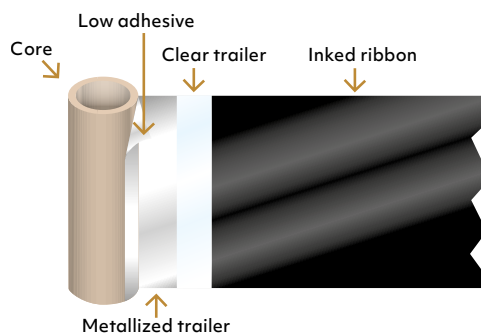

Lengths (m)

Generic Configuration

Following lengths are adapted to the printer specs:
150m, 210m, 300m, 360m, 420m, 450m, 600m, 900m.

Generic ribbon configuration is compatible with most Flat-Head printers on the market: 1" cardboard core, no notches, flush core and universal trailer.