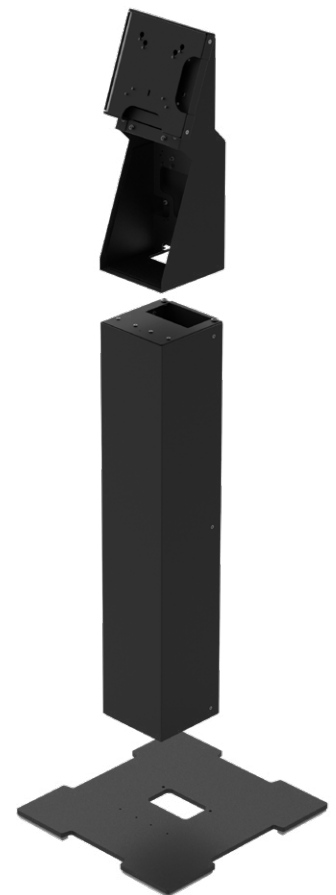

CONNECT

Self-service countertop and floor stand

Connect in countertop configuration with optional receipt printer, touch computer and payment terminal

Connect in floor standing configuration with optional receipt printer, touch computer and payment terminal

Key points

Compact and stylish

Sleek, space saving design delivers self-service functionality to any indoor environment

Modular

Works with any VESA-ready Touch Computer from 15" to 24"

Simple

Easy to assemble, install and maintain

Retail
Hospitality
Entertainment

CONNECT is an innovative, multifunction stand that allows you to quickly configure a self-service kiosk for any indoor environment.

Whether deployed on a countertop or as a floor-standing kiosk, Connect can be adapted for both attended and unattended applications.

Description

- PRINTER K3 HIGH SPEED ETH USB RS232
- PRINTER K3 HIGH SPEED LINERFREE ETH USB RS232
- PRINTER P3 ETH USB RS232
- PRINTER P3L 80MM ETH USB RS232
- PRINTER P3L 58/80MM ETH USB RS232 PAPER REDUCT