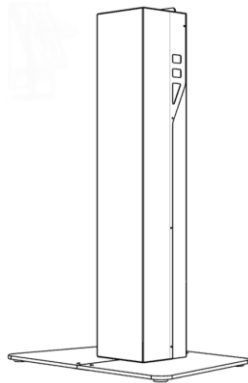

## Counter kiosk

KIOSK

Total height 87,6 cm (including height foot 1,5 cm)  
 Extra large footplate (53,5 x 37 cm) for stability  
 Anchoring into floor surface possible  
 Plenty of space to host extra elements inside  
 Packing quantity : 3

## Payment support

KIOSKEFT2

Support for Atos Worldline Yomani, Pax Q30, Verifone P400  
 Positioning depending on the width screen  
 Angle settable  
 For 21,5 and 27 inch

**Unit price : € 38**

Packing quantity : 20

## Pedestal

KIOSKFLOOR

Height 87,6 cm (including height counter 1,3m)  
 Extra large footplate (53,5 x 37 cm) for stability  
 Anchoring into floor surface possible  
 Plenty of space to host extra elements inside  
 Packing quantity : 1