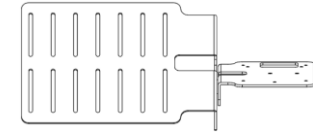

Payment support

KIOSKEFT2

Support for Atos Worldline Yomani, Pax Q30, Verifone P400
Positioning depending on the width screen
Angle settable
For 21,5 and 27 inch

Unit price : € 38

Packing quantity : 20

Unit price : € 44