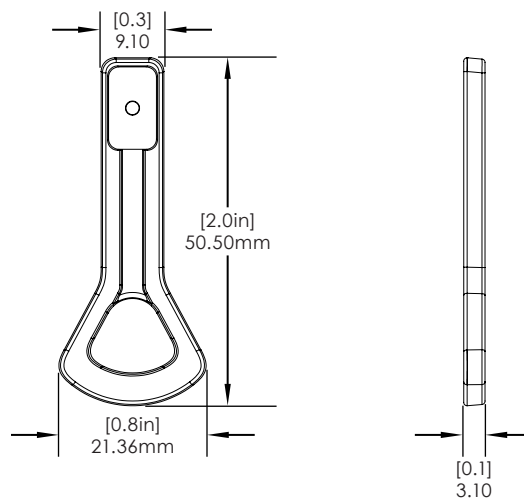

Replacement Shoulder Strap Clips, 2 Pieces - Comes Standard with all NE360T Tablet Cases (CT3151):