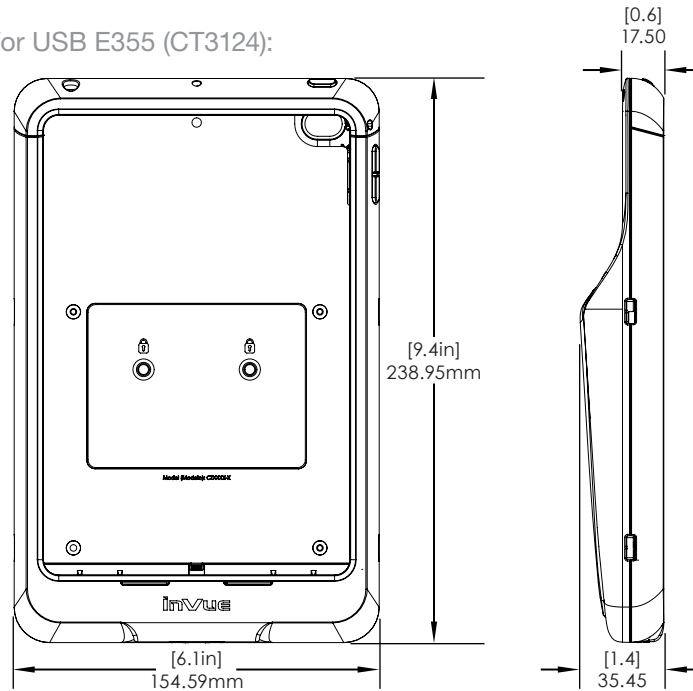

SPECIFICATIONS

ingenico Link 2500i Case (CT3120):

SPECIFICATIONS

Verifone E285 Case (CT3121):

SPECIFICATIONS

Verifone E280S Case (CT3123):

SPECIFICATIONS

iPad Mini 5 Case - Not for USB E355 (CT3124):

SPECIFICATIONS

Samsung Tab Active 3 Case (CT3125):

SPECIFICATIONS

Samsung XCOVER Pro Case (CT3126):

SPECIFICATIONS

Zebra TC5X w/ Zebra Rugged Cover Case (CT3127):

SPECIFICATIONS

ingenico Link2500 Standard Case (CT3128):

NE360 Handheld, Tablet & Payment Device Cases/ Technical Specifications

SPECIFICATIONS

Microsoft Surface Go 2/3 Case (CT3138):

SPECIFICATIONS

iPhone SE (Gen 2) 7/8 Case w/ USB for E355 (CT3139):

SPECIFICATIONS