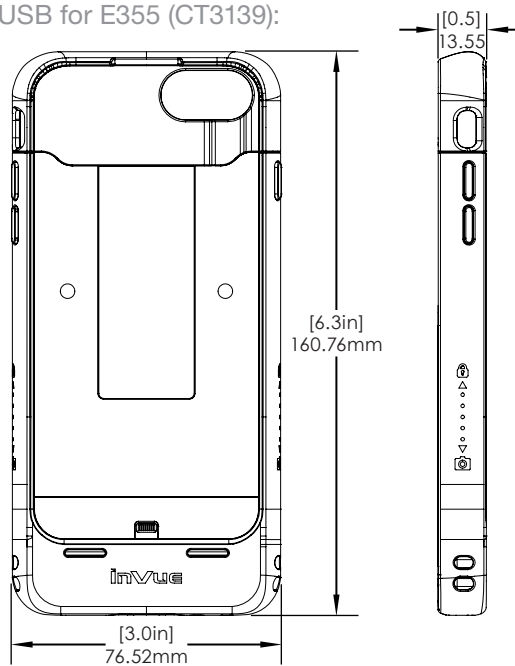

NE360 Handheld, Tablet & Payment Device Cases/ Technical Specifications

SPECIFICATIONS

Microsoft Surface Go 2/3 Case (CT3138):

SPECIFICATIONS

iPhone SE (Gen 2) 7/8 Case w/ USB for E355 (CT3139):

SPECIFICATIONS