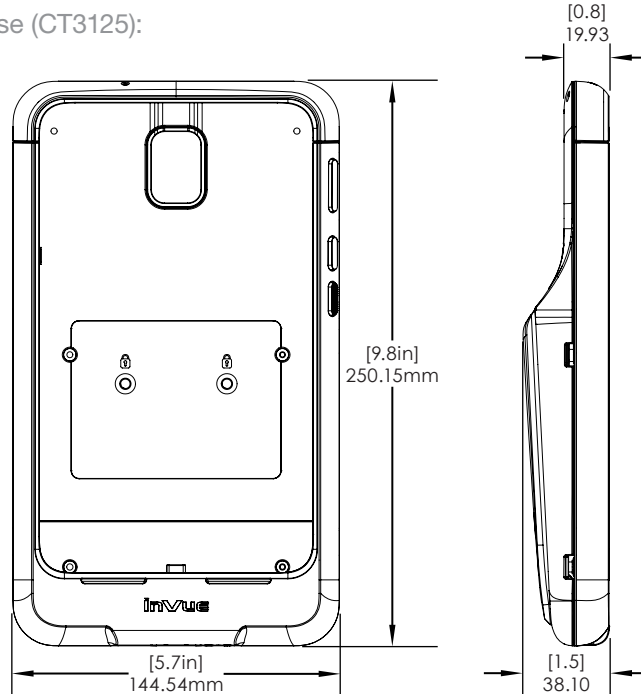

SPECIFICATIONS

Samsung Tab Active 3 Case (CT3125):