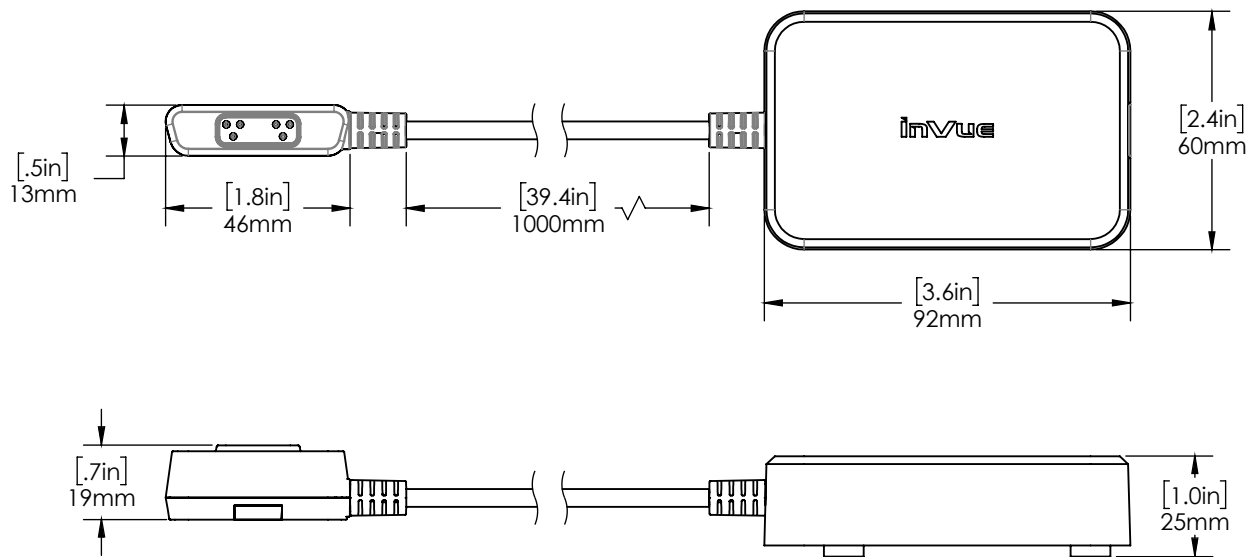

SPECIFICATIONS

mPOS Case Single Charger (CT3051):