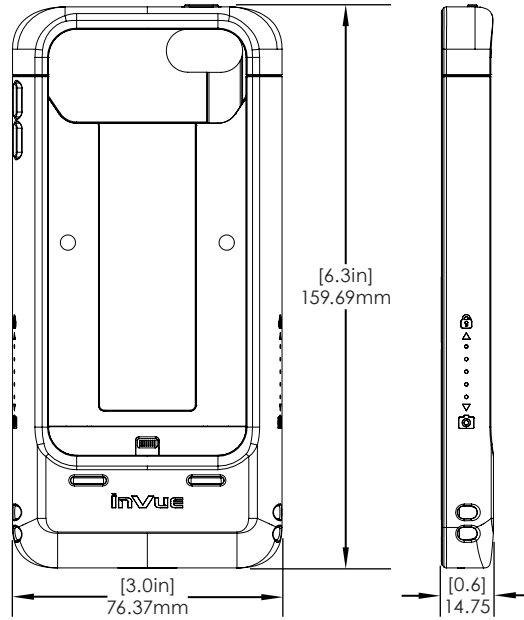

SPECIFICATIONS

iPod Gen 5/6/7 Case - Not for USB E355 (CT3152):