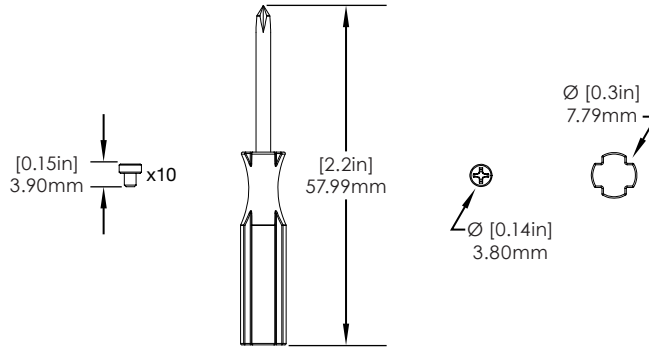

Replacement mPOS Payment Device Case Screws & Driver (CT3157):