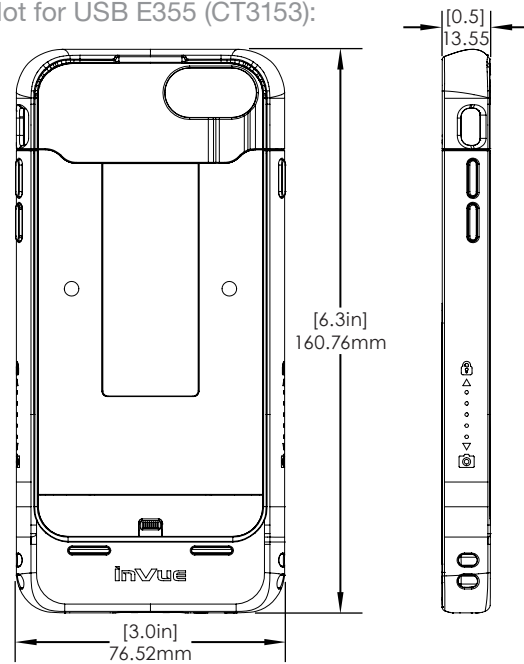

SPECIFICATIONS

iPhone SE (Gen 2) 7/8 Case - Not for USB E355 (CT3153):