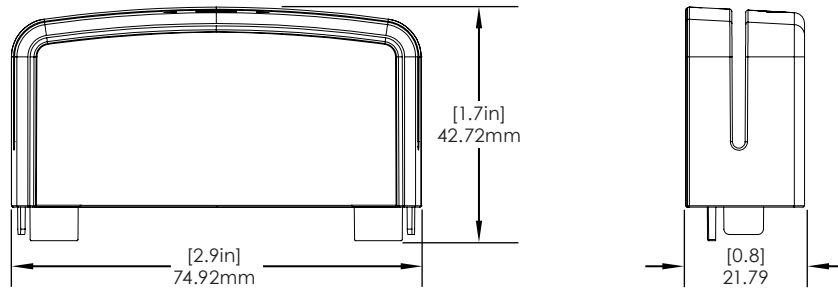

SPECIFICATIONS

iPad Mini 6 Case (CT3168):

SPECIFICATIONS

iPhone 12/13 Case (CT3171):

SPECIFICATIONS

Handheld Case - iPhone 7/8 with Verifone E285 (CT3043):

CT3120 Replacement Cap - 2 Pieces (CT3120-CAP):

CT3121 Replacement Cap - 2 Pieces (CT3121-CAP):