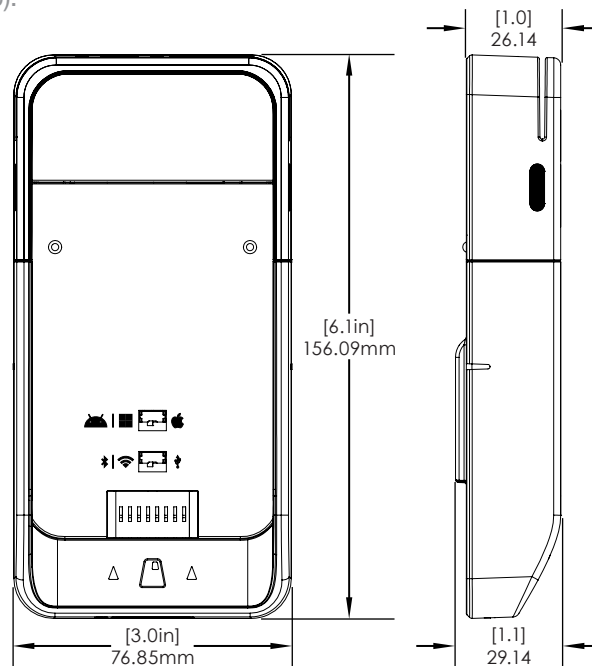

ingenico iSMP4 Case (CT3141):

SPECIFICATIONS

Zebra TC21/26 Case (CT3143):

SPECIFICATIONS

iPod Gen 5/6/7 Case w/ USB for E355 (CT3149):

SPECIFICATIONS

Verifone E355 Case (CT3150):

SPECIFICATIONS