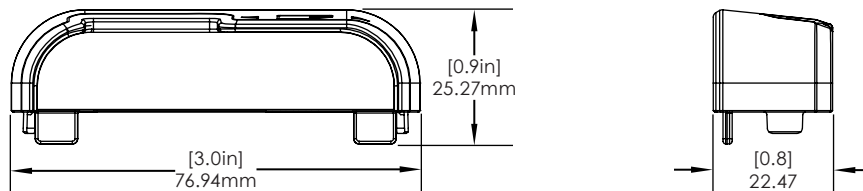

CT3123 Replacement Cap - 2 Pieces (CT3123-CAP):