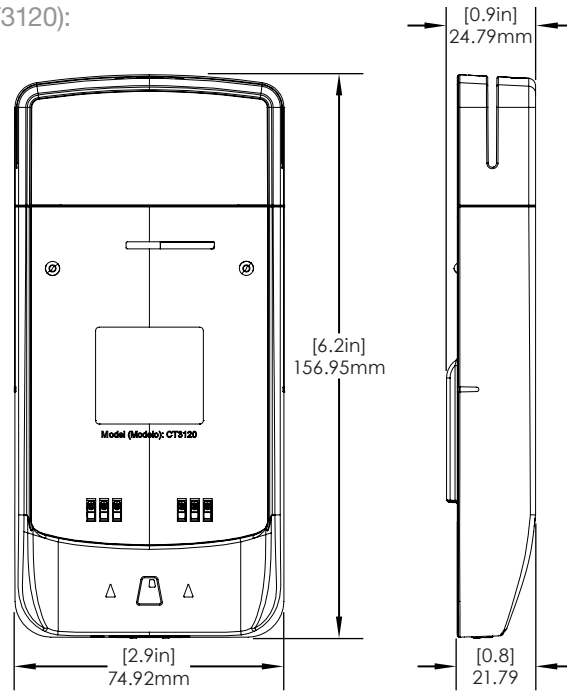

SPECIFICATIONS

ingenico Link 2500i Case (CT3120):

SPECIFICATIONS

Verifone E285 Case (CT3121):

SPECIFICATIONS

Verifone E280S Case (CT3123):

SPECIFICATIONS

iPad Mini 5 Case - Not for USB E355 (CT3124):

NE360 Handheld, Tablet & Payment Device Cases/ Technical Specifications

SPECIFICATIONS

Microsoft Surface Go 2/3 Case (CT3138):

SPECIFICATIONS

iPhone SE (Gen 2) 7/8 Case w/ USB for E355 (CT3139):

SPECIFICATIONS