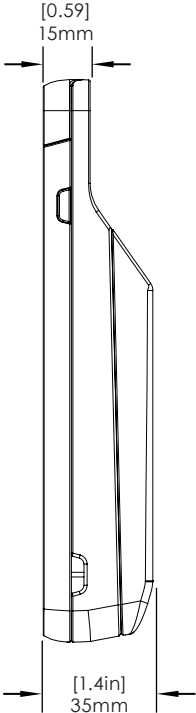

SPECIFICATIONS

iPad Mini 6 Case (CT3168):

SPECIFICATIONS

iPhone 12/13 Case (CT3171):

SPECIFICATIONS

Handheld Case - iPhone 7/8 with Verifone E285 (CT3043):

CT3120 Replacement Cap - 2 Pieces (CT3120-CAP):

CT3121 Replacement Cap - 2 Pieces (CT3121-CAP):