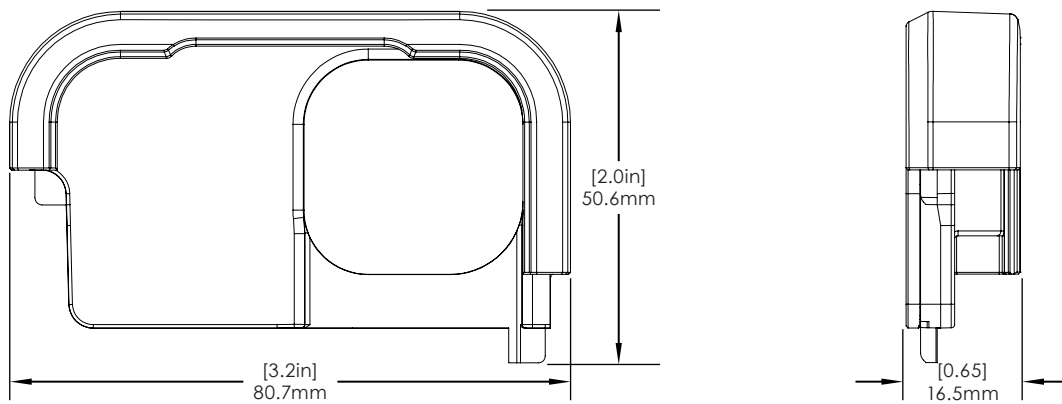

CT3149 & CT3152 Replacement Cap - 2 Pieces (CT3149-52-CAP):

NE360 Handheld, Tablet & Payment Device Cases/ Technical Specifications

CT3150 Replacement Cap - 2 Pieces (CT3150-CAP):

CT3171 Replacement Cap - 2 Pieces (CT3171-CAP):