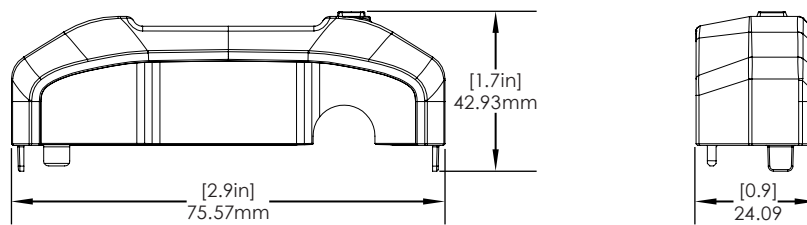

CT3139 & CT3153 Replacement Cap - 2 Pieces (CT3139-53-CAP):

NE360 Handheld, Tablet & Payment Device Cases/ Technical Specifications

CT3141 Replacement Cap - 2 Pieces (CT3141-CAP):

CT3143 Replacement Cap - 2 Pieces (CT3143-CAP):