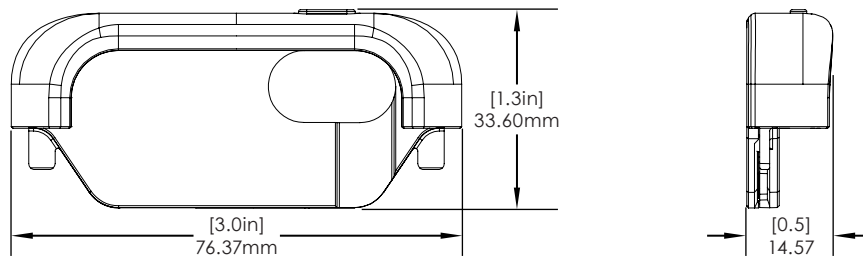

CT3149 & CT3152 Replacement Cap - 2 Pieces (CT3149-52-CAP):