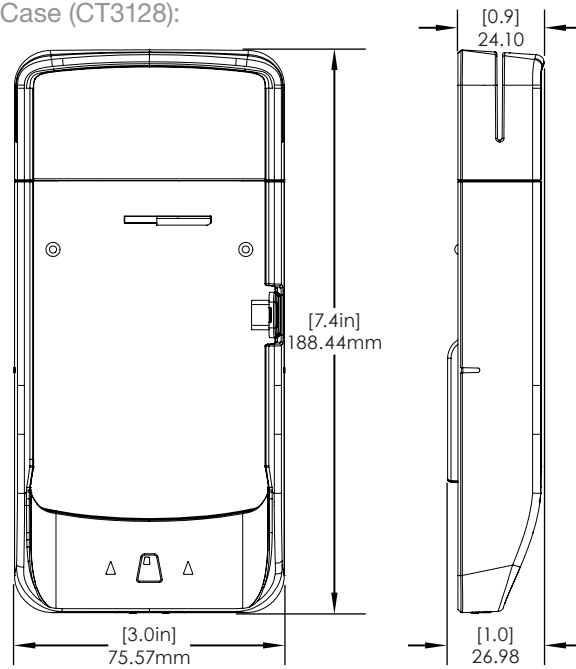

NE360 Handheld, Tablet & Payment Device Cases/ Technical Specifications

SPECIFICATIONS

Microsoft Surface Go 2/3 Case (CT3138):

SPECIFICATIONS

iPhone SE (Gen 2) 7/8 Case w/ USB for E355 (CT3139):

SPECIFICATIONS