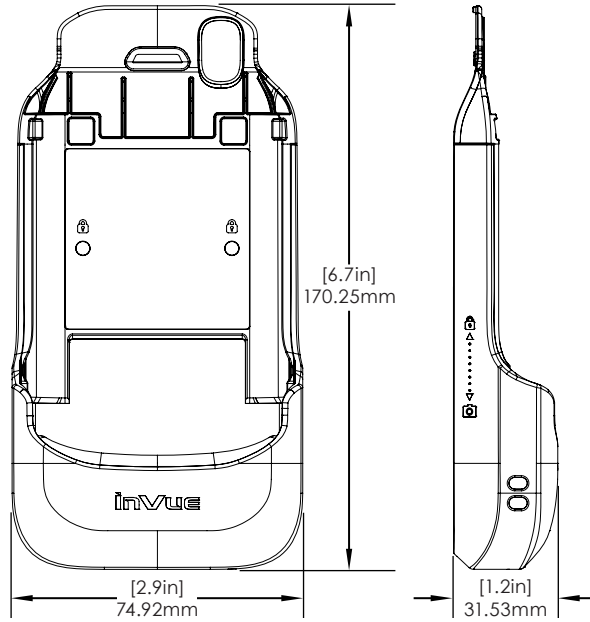

SPECIFICATIONS

Samsung Tab Active 3 Case (CT3125):

SPECIFICATIONS

Samsung XCOVER Pro Case (CT3126):

SPECIFICATIONS

Zebra TC5X w/ Zebra Rugged Cover Case (CT3127):

SPECIFICATIONS

ingenico Link2500 Standard Case (CT3128):