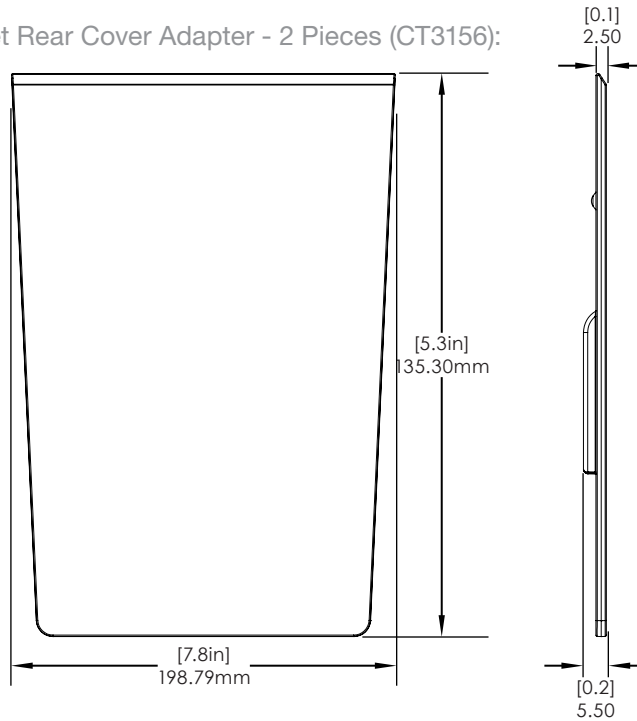

Replacement Shoulder Strap Clips, 2 Pieces - Comes Standard with all NE360T Tablet Cases (CT3151):

Replacement mPOS Payment Device Case Screws & Driver (CT3157):

SPECIFICATIONS

Replacement mPOS Tablet Rear Cover Adapter - 2 Pieces (CT3156):