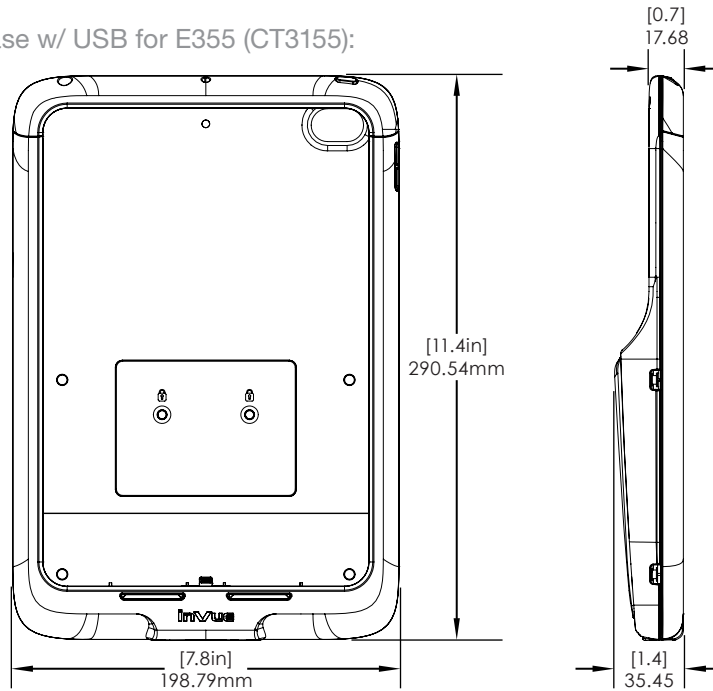

iPod Gen 5/6/7 Case - Not for USB E355 (CT3152):

SPECIFICATIONS

iPhone SE (Gen 2) 7/8 Case - Not for USB E355 (CT3153):

SPECIFICATIONS

iPad Mini 5 Case w/ USB for E355 (CT3154):

SPECIFICATIONS

iPad 10.2 Gen 7/8/9 Case w/ USB for E355 (CT3155):