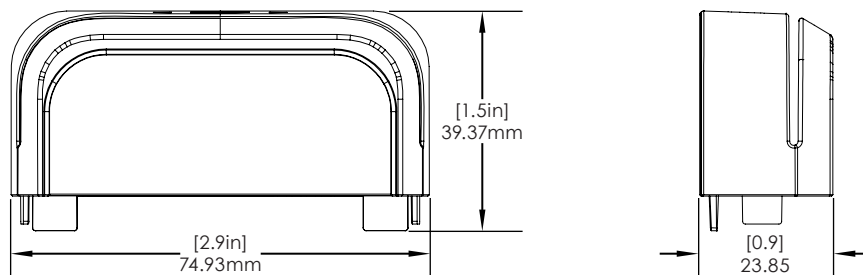

SPECIFICATIONS

iPad Mini 6 Case (CT3168):

SPECIFICATIONS

iPhone 12/13 Case (CT3171):

SPECIFICATIONS

Handheld Case - iPhone 7/8 with Verifone E285 (CT3043):

CT3120 Replacement Cap - 2 Pieces (CT3120-CAP):

CT3121 Replacement Cap - 2 Pieces (CT3121-CAP):