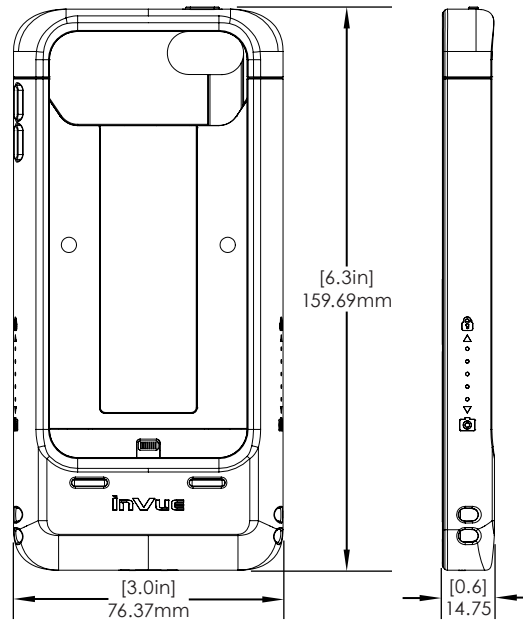

ingenico iSMP4 Case (CT3141):

SPECIFICATIONS

Zebra TC21/26 Case (CT3143):

SPECIFICATIONS

iPod Gen 5/6/7 Case w/ USB for E355 (CT3149):

SPECIFICATIONS

Verifone E355 Case (CT3150):

SPECIFICATIONS