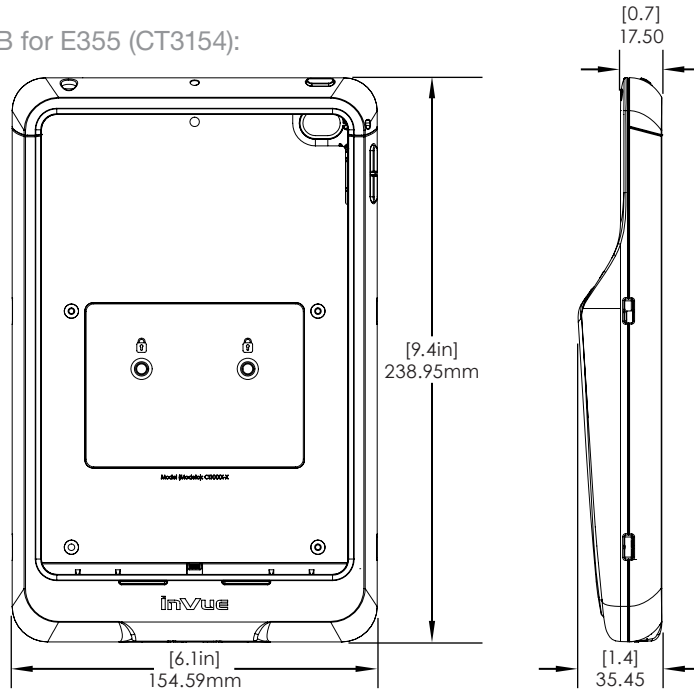

iPod Gen 5/6/7 Case - Not for USB E355 (CT3152):

SPECIFICATIONS

iPhone SE (Gen 2) 7/8 Case - Not for USB E355 (CT3153):

SPECIFICATIONS

iPad Mini 5 Case w/ USB for E355 (CT3154):

SPECIFICATIONS

iPad 10.2 Gen 7/8/9 Case w/ USB for E355 (CT3155):