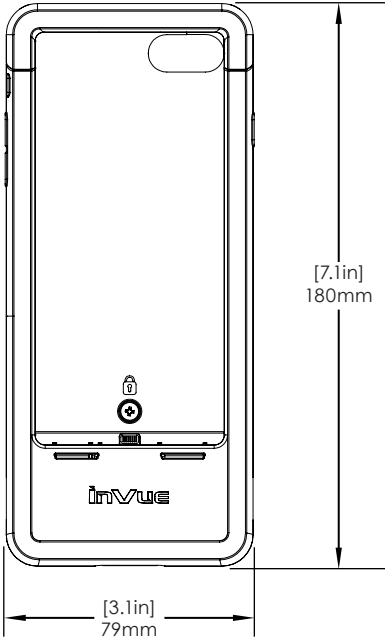

SPECIFICATIONS

iPad Mini 6 Case (CT3168):

SPECIFICATIONS

iPhone 12/13 Case (CT3171):

SPECIFICATIONS

Handheld Case - iPhone 7/8 with Verifone E285 (CT3043):

CT3120 Replacement Cap - 2 Pieces (CT3120-CAP):

CT3121 Replacement Cap - 2 Pieces (CT3121-CAP):