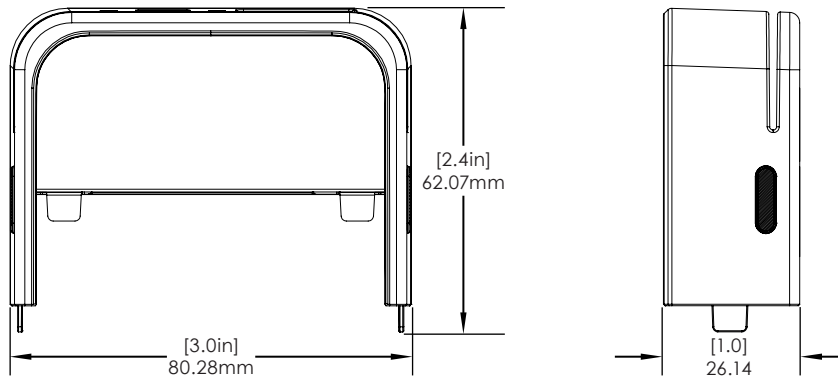

NE360 Handheld, Tablet & Payment Device Cases/ Technical Specifications

CT3150 Replacement Cap - 2 Pieces (CT3150-CAP):