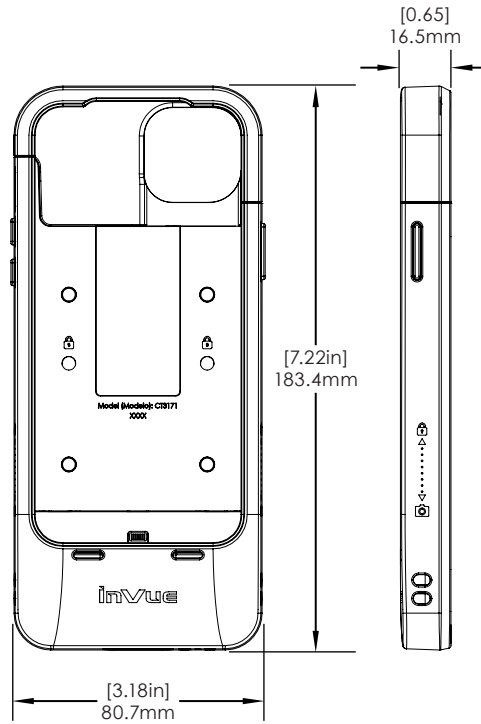

SPECIFICATIONS

iPhone 12/13 Case (CT3171):