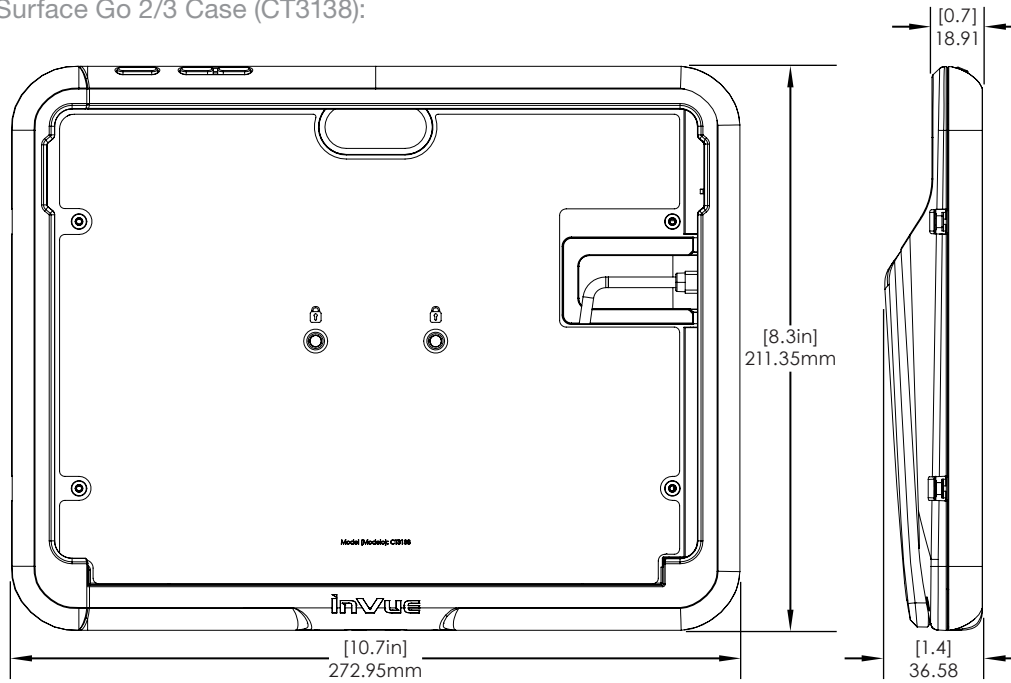

SPECIFICATIONS

Samsung Tab Active 3 Case (CT3125):

SPECIFICATIONS

Samsung XCOVER Pro Case (CT3126):

SPECIFICATIONS

Zebra TC5X w/ Zebra Rugged Cover Case (CT3127):

SPECIFICATIONS

ingenico Link2500 Standard Case (CT3128):

NE360 Handheld, Tablet & Payment Device Cases/ Technical Specifications

SPECIFICATIONS

Microsoft Surface Go 2/3 Case (CT3138):

SPECIFICATIONS

iPhone SE (Gen 2) 7/8 Case w/ USB for E355 (CT3139):

SPECIFICATIONS