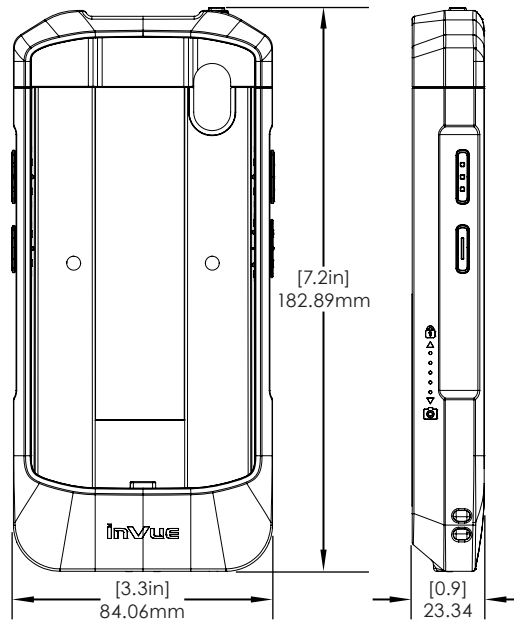

SPECIFICATIONS

Zebra TC21/26 Case (CT3143):