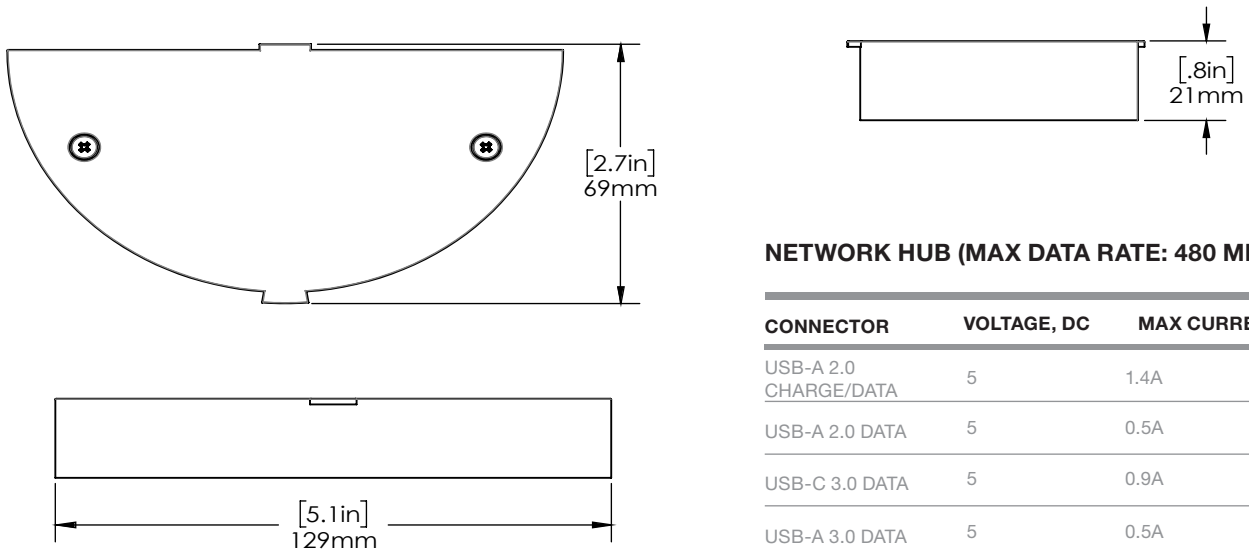

NE360 / Technical Specifications

SPECIFICATIONS

Payment center stand, swivel, tablet adapter (CT3003):

Payment center HUB: 3 USBA, 1 USB C, 1 Ethernet (CT3005):

NETWORK HUB (MAX DATA RATE: 480 MBPS)

CONNECTOR	VOLTAGE, DC	MAX CURRENT
USB-A 2.0 CHARGE/DATA	5	1.4A
USB-A 2.0 DATA	5	0.5A
USB-C 3.0 DATA	5	0.9A
USB-A 3.0 DATA	5	0.5A
GIGABIT ETHERNET PORT, RJ45	Max data rate: 480 Mbps	

SPECIFICATIONS

Payment center tablet adapter USB-C cable with guide and cap (CT3011):

SPECIFICATIONS

Payment Device Cradle counter/wall dock (CT3020):

NE360 / Technical Specifications

ingenico iSMP4 cradle: (CT3066)