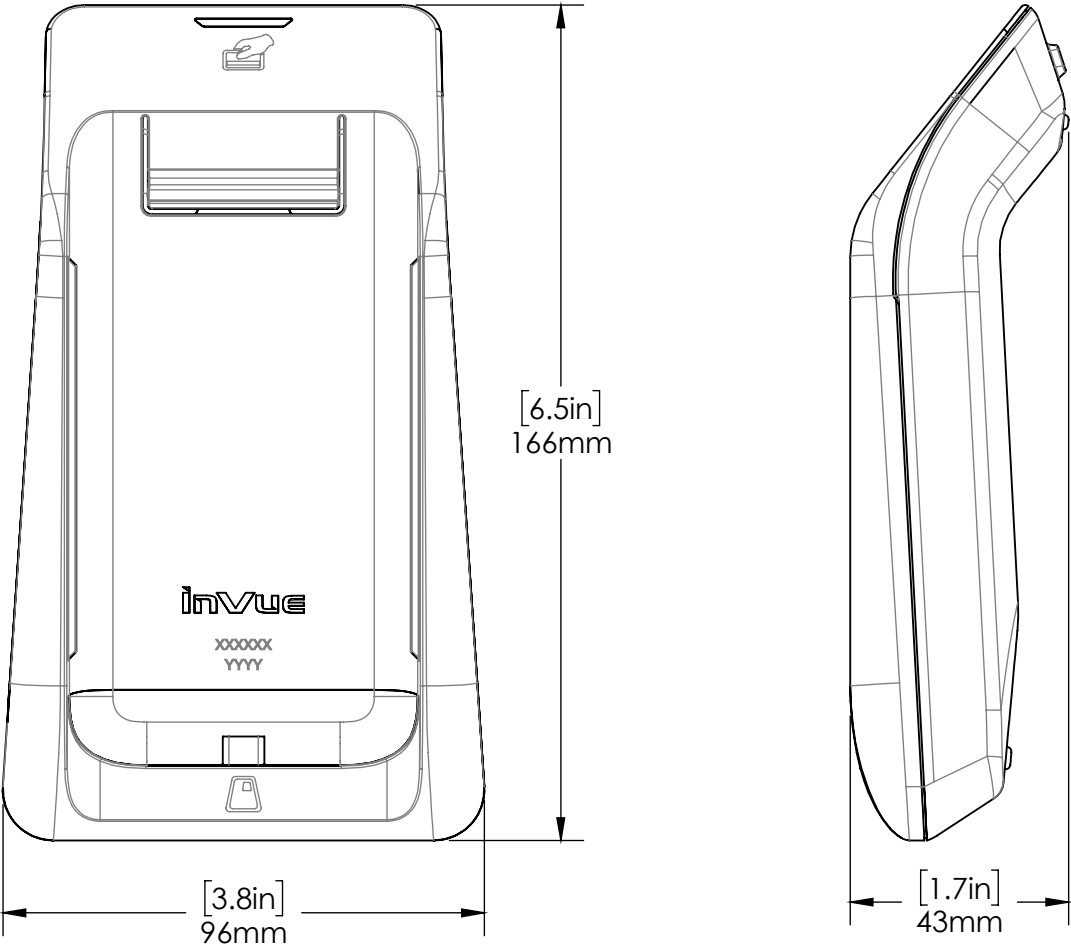

NE360 / Technical Specifications

SPECIFICATIONS

Payment center stand, swivel, tablet adapter (CT3003):

Payment center HUB: 3 USBA, 1 USB C, 1 Ethernet (CT3005):

NETWORK HUB (MAX DATA RATE: 480 MBPS)

CONNECTOR	VOLTAGE, DC	MAX CURRENT
USB-A 2.0 CHARGE/DATA	5	1.4A
USB-A 2.0 DATA	5	0.5A
USB-C 3.0 DATA	5	0.9A
USB-A 3.0 DATA	5	0.5A
GIGABIT ETHERNET PORT, RJ45	Max data rate: 480 Mbps	

SPECIFICATIONS

Payment center tablet adapter USB-C cable with guide and cap (CT3011):

SPECIFICATIONS

Payment Device Cradle counter/wall dock (CT3020):

NE360 / Technical Specifications

ingenico iSMP4 cradle: (CT3066)

ingenico Link2500i cradle: (CT3071)

NE360 / Technical Specifications

SPECIFICATIONS

Verifone E355 CHARGE ONLY Cradle (CT3088):

ingenico Link2500 standard Cradle (CT3099):

NE360 / Technical Specifications

SPECIFICATIONS

Verifone E285 Cradle (CT3002)

SPECIFICATIONS

NE360 Payment Center Cradle Lock (CT3073):

NE360 / Technical Specifications

NE360C - PAYMENT CENTER

ORDER CODE	DESCRIPTION
CT3003	Payment center stand, swivel, tablet adapter
CT3005	Payment center HUB: 3 USBA, 1 USB C, 1 Ethernet
CT3006	Payment Center Hub extender cable
CT3009	Payment center tablet case Surface GO 2, 3
CT3068	Payment center tablet case Zebra ET5x 10in
CT3018	Payment center mount adhesive replacement, 32 pieces
CT3019	Payment center tablet mount replacement adhesive, 16 pieces
CT3021	Payment center bolt mount kit
CT3073	NE360 Payment Center Cradle Lock
CT3007	Payment center tablet adapter
CT3074	Payment center tablet adapter handstrap replacement
CT3081	Payment center tablet adapter cable for Zebra ET51 10in
CT3011	Payment center tablet adapter USB-C cable with guide and cap
CT3103	Apple lightning charge/data cable assembly
CT3104	iPad 9.7(G6),10.2(G7,8)case (requires CT3103)
CT3151	Shoulder Strap Clips, 2 pieces
CT3098	Tablet Adapter Removal Tool
CT3170	Stand Adhesive Removal Tool
PS567-AUS PS567-EU PS567-JPN PS567-UK PS567-US	24V/5A power supply; 120W (Use for payment center stand)