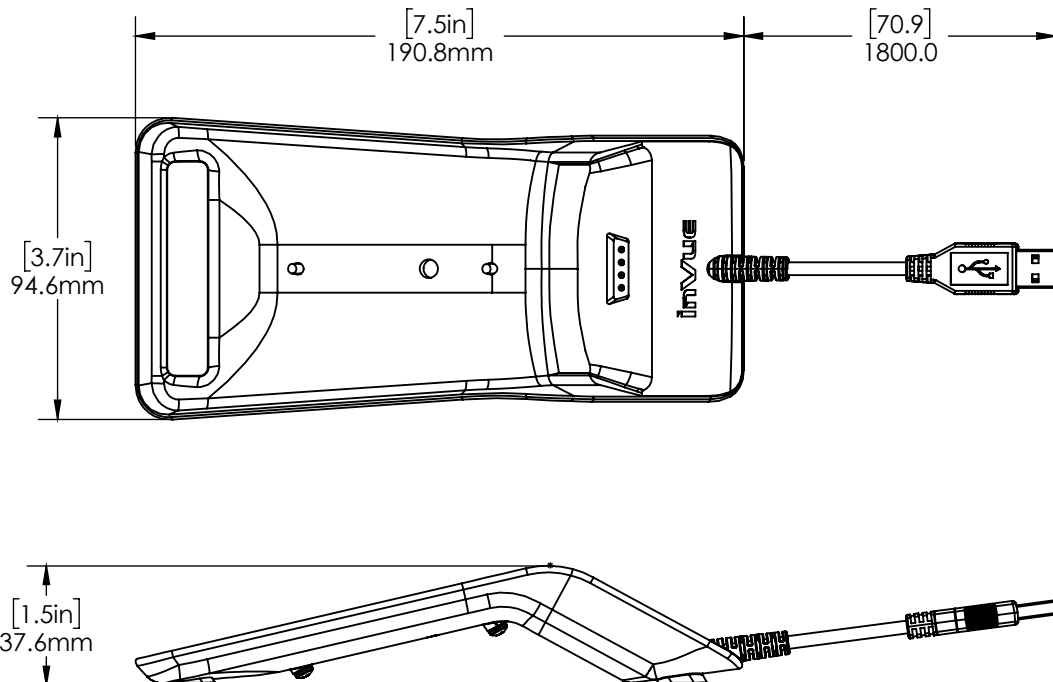

NE360 / Technical Specifications

SPECIFICATIONS

Payment center stand, swivel, tablet adapter (CT3003):

Payment center HUB: 3 USBA, 1 USB C, 1 Ethernet (CT3005):

NETWORK HUB (MAX DATA RATE: 480 MBPS)

CONNECTOR	VOLTAGE, DC	MAX CURRENT
USB-A 2.0 CHARGE/DATA	5	1.4A
USB-A 2.0 DATA	5	0.5A
USB-C 3.0 DATA	5	0.9A
USB-A 3.0 DATA	5	0.5A
GIGABIT ETHERNET PORT, RJ45	Max data rate: 480 Mbps	

SPECIFICATIONS

Payment center tablet adapter USB-C cable with guide and cap (CT3011):

SPECIFICATIONS

Payment Device Cradle counter/wall dock (CT3020):

NE360 / Technical Specifications

ingenico iSMP4 cradle: (CT3066)

ingenico Link2500i cradle: (CT3071)

NE360 / Technical Specifications

SPECIFICATIONS

Verifone E355 CHARGE ONLY Cradle (CT3088):

ingenico Link2500 standard Cradle (CT3099):

NE360 / Technical Specifications

SPECIFICATIONS

Verifone E285 Cradle (CT3002)

SPECIFICATIONS

NE360 Payment Center Cradle Lock (CT3073):

NE360 / Technical Specifications

NE360C - PAYMENT CENTER

ORDER CODE	DESCRIPTION
CT3003	Payment center stand, swivel, tablet adapter
CT3005	Payment center HUB: 3 USBA, 1 USB C, 1 Ethernet
CT3006	Payment Center Hub extender cable
CT3009	Payment center tablet case Surface GO 2, 3
CT3068	Payment center tablet case Zebra ET5x 10in
CT3018	Payment center mount adhesive replacement, 32 pieces
CT3019	Payment center tablet mount replacement adhesive, 16 pieces
CT3021	Payment center bolt mount kit
CT3073	NE360 Payment Center Cradle Lock
CT3007	Payment center tablet adapter
CT3074	Payment center tablet adapter handstrap replacement
CT3081	Payment center tablet adapter cable for Zebra ET51 10in
CT3011	Payment center tablet adapter USB-C cable with guide and cap
CT3103	Apple lightning charge/data cable assembly
CT3104	iPad 9.7(G6),10.2(G7,8)case (requires CT3103)
CT3151	Shoulder Strap Clips, 2 pieces
CT3098	Tablet Adapter Removal Tool
CT3170	Stand Adhesive Removal Tool
PS567-AUS PS567-EU PS567-JPN PS567-UK PS567-US	24V/5A power supply; 120W (Use for payment center stand)