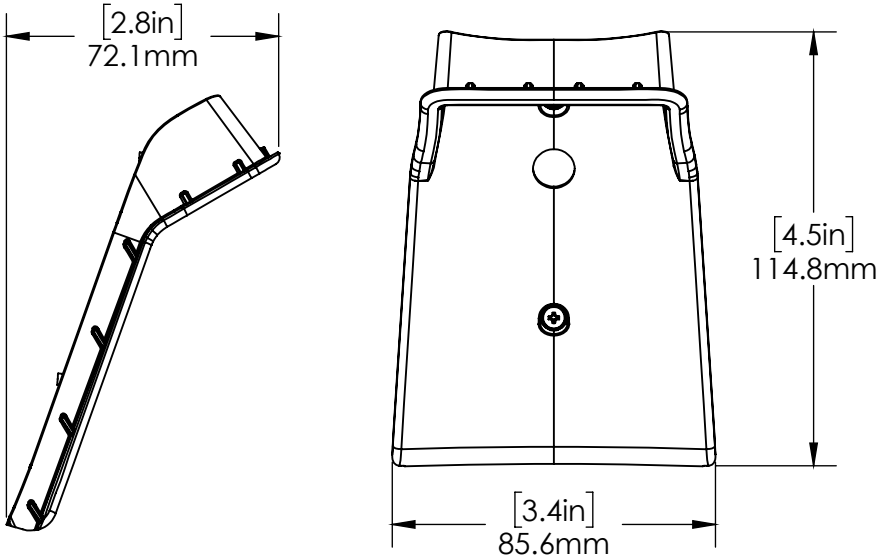

SPECIFICATIONS

Payment center tablet adapter USB-C cable with guide and cap (CT3011):

SPECIFICATIONS

Payment Device Cradle counter/wall dock (CT3020):

NE360 / Technical Specifications

ingenico iSMP4 cradle: (CT3066)

ingenico Link2500i cradle: (CT3071)

NE360 / Technical Specifications

SPECIFICATIONS

Verifone E355 CHARGE ONLY Cradle (CT3088):

ingenico Link2500 standard Cradle (CT3099):

NE360 / Technical Specifications

SPECIFICATIONS

Verifone E285 Cradle (CT3002)

SPECIFICATIONS

NE360 Payment Center Cradle Lock (CT3073):

NE360 / Technical Specifications

NE360C - PAYMENT CENTER

ORDER CODE	DESCRIPTION
CT3003	Payment center stand, swivel, tablet adapter
CT3005	Payment center HUB: 3 USBA, 1 USB C, 1 Ethernet
CT3006	Payment Center Hub extender cable
CT3009	Payment center tablet case Surface GO 2, 3
CT3068	Payment center tablet case Zebra ET5x 10in
CT3018	Payment center mount adhesive replacement, 32 pieces
CT3019	Payment center tablet mount replacement adhesive, 16 pieces
CT3021	Payment center bolt mount kit
CT3073	NE360 Payment Center Cradle Lock
CT3007	Payment center tablet adapter
CT3074	Payment center tablet adapter handstrap replacement
CT3081	Payment center tablet adapter cable for Zebra ET51 10in
CT3011	Payment center tablet adapter USB-C cable with guide and cap
CT3103	Apple lightning charge/data cable assembly
CT3104	iPad 9.7(G6),10.2(G7,8)case (requires CT3103)
CT3151	Shoulder Strap Clips, 2 pieces
CT3098	Tablet Adapter Removal Tool
CT3170	Stand Adhesive Removal Tool
PS567-AUS PS567-EU PS567-JPN PS567-UK PS567-US	24V/5A power supply; 120W (Use for payment center stand)