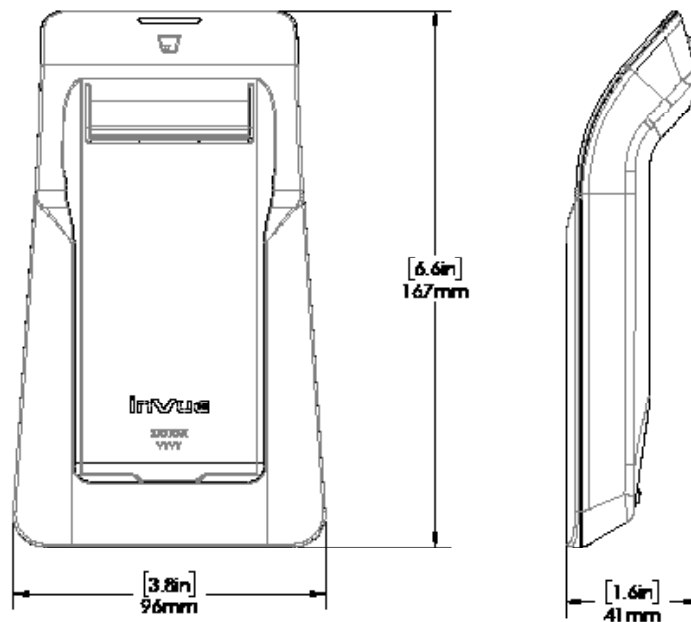

ingenico Link2500i cradle: (CT3071)