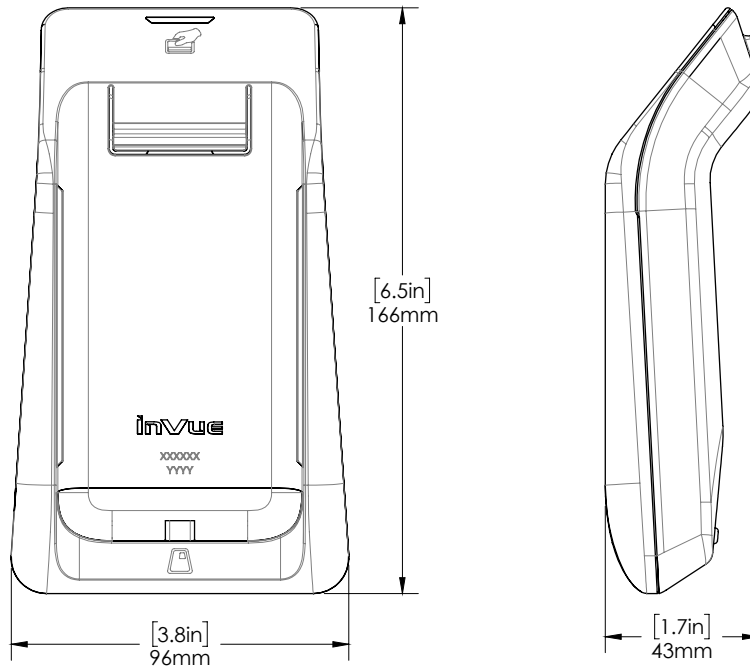

NE360 / Technical Specifications

SPECIFICATIONS

Payment center stand, swivel, tablet adapter (CT3003):

Payment center HUB: 3 USBA, 1 USB C, 1 Ethernet (CT3005):

NETWORK HUB (MAX DATA RATE: 480 MBPS)

CONNECTOR	VOLTAGE, DC	MAX CURRENT
USB-A 2.0 CHARGE/DATA	5	1.4A
USB-A 2.0 DATA	5	0.5A
USB-C 3.0 DATA	5	0.9A
USB-A 3.0 DATA	5	0.5A
GIGABIT ETHERNET PORT, RJ45	Max data rate: 480 Mbps	

SPECIFICATIONS

Payment center tablet adapter USB-C cable with guide and cap (CT3011):

SPECIFICATIONS

Payment Device Cradle counter/wall dock (CT3020):

NE360 / Technical Specifications

ingenico iSMP4 cradle: (CT3066)

ingenico Link2500i cradle: (CT3071)

NE360 / Technical Specifications

SPECIFICATIONS

Verifone E355 CHARGE ONLY Cradle (CT3088):

ingenico Link2500 standard Cradle (CT3099):

NE360 / Technical Specifications

SPECIFICATIONS