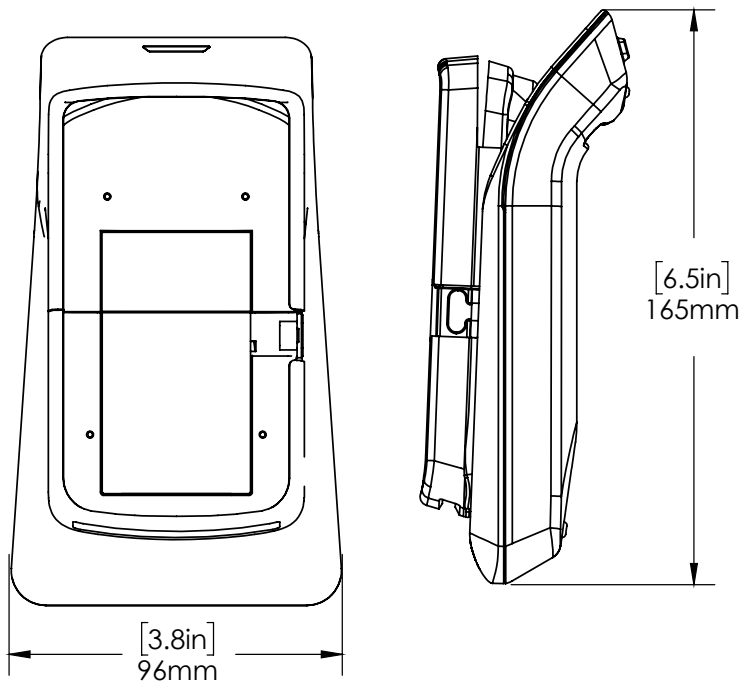

NE360 / Technical Specifications

SPECIFICATIONS

Payment center stand, swivel, tablet adapter (CT3003):

Payment center HUB: 3 USBA, 1 USB C, 1 Ethernet (CT3005):

NETWORK HUB (MAX DATA RATE: 480 MBPS)

CONNECTOR	VOLTAGE, DC	MAX CURRENT
USB-A 2.0 CHARGE/DATA	5	1.4A
USB-A 2.0 DATA	5	0.5A
USB-C 3.0 DATA	5	0.9A
USB-A 3.0 DATA	5	0.5A
GIGABIT ETHERNET PORT, RJ45	Max data rate: 480 Mbps	

SPECIFICATIONS

Payment center tablet adapter USB-C cable with guide and cap (CT3011):

SPECIFICATIONS

Payment Device Cradle counter/wall dock (CT3020):

NE360 / Technical Specifications

ingenico iSMP4 cradle: (CT3066)

ingenico Link2500i cradle: (CT3071)

NE360 / Technical Specifications

SPECIFICATIONS

Verifone E355 CHARGE ONLY Cradle (CT3088):

ingenico Link2500 standard Cradle (CT3099):

NE360 / Technical Specifications

SPECIFICATIONS

Verifone E285 Cradle (CT3002)

SPECIFICATIONS

NE360 Payment Center Cradle Lock (CT3073):

NE360 / Technical Specifications

NE360C - PAYMENT CENTER

ORDER CODE	DESCRIPTION
CT3003	Payment center stand, swivel, tablet adapter
CT3005	Payment center HUB: 3 USBA, 1 USB C, 1 Ethernet
CT3006	Payment Center Hub extender cable
CT3009	Payment center tablet case Surface GO 2, 3
CT3068	Payment center tablet case Zebra ET5x 10in
CT3018	Payment center mount adhesive replacement, 32 pieces
CT3019	Payment center tablet mount replacement adhesive, 16 pieces
CT3021	Payment center bolt mount kit
CT3073	NE360 Payment Center Cradle Lock
CT3007	Payment center tablet adapter
CT3074	Payment center tablet adapter handstrap replacement
CT3081	Payment center tablet adapter cable for Zebra ET51 10in
CT3011	Payment center tablet adapter USB-C cable with guide and cap
CT3103	Apple lightning charge/data cable assembly
CT3104	iPad 9.7(G6),10.2(G7,8)case (requires CT3103)
CT3151	Shoulder Strap Clips, 2 pieces
CT3098	Tablet Adapter Removal Tool
CT3170	Stand Adhesive Removal Tool
PS567-AUS PS567-EU PS567-JPN PS567-UK PS567-US	24V/5A power supply; 120W (Use for payment center stand)