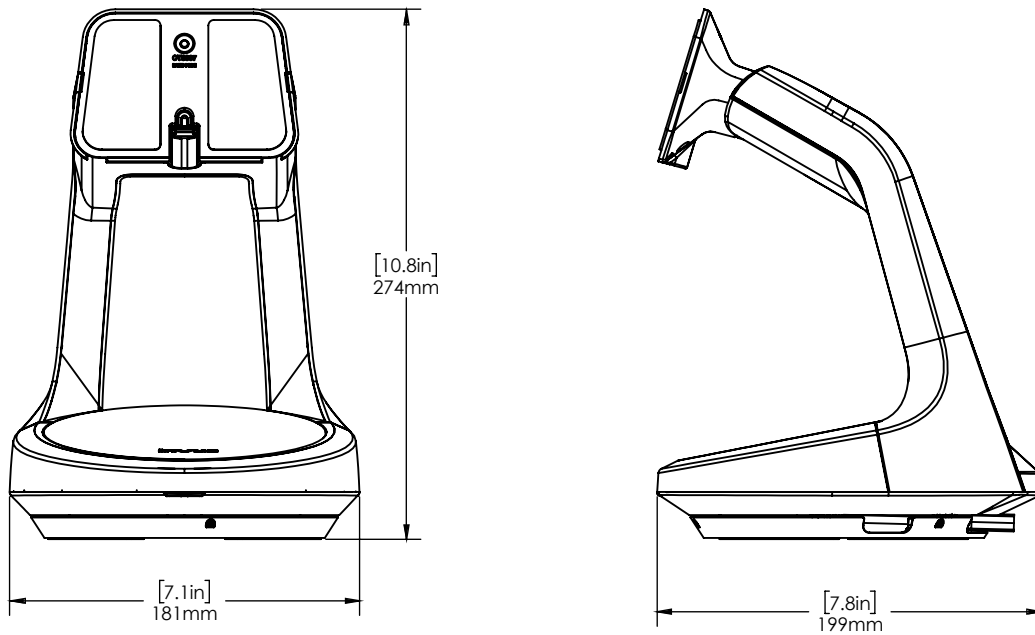

NE360 / Technical Specifications

SPECIFICATIONS

Payment center stand, swivel, tablet adapter (CT3003):

Payment center HUB: 3 USBA, 1 USB C, 1 Ethernet (CT3005):

NETWORK HUB (MAX DATA RATE: 480 MBPS)

CONNECTOR	VOLTAGE, DC	MAX CURRENT
USB-A 2.0 CHARGE/DATA	5	1.4A
USB-A 2.0 DATA	5	0.5A
USB-C 3.0 DATA	5	0.9A
USB-A 3.0 DATA	5	0.5A
GIGABIT ETHERNET PORT, RJ45	Max data rate: 480 Mbps	

SPECIFICATIONS

Payment center tablet adapter USB-C cable with guide and cap (CT3011):

SPECIFICATIONS

Payment Device Cradle counter/wall dock (CT3020):

NE360 / Technical Specifications

ingenico iSMP4 cradle: (CT3066)

ingenico Link2500i cradle: (CT3071)

NE360 / Technical Specifications

SPECIFICATIONS

Verifone E355 CHARGE ONLY Cradle (CT3088):

ingenico Link2500 standard Cradle (CT3099):

NE360 / Technical Specifications

SPECIFICATIONS

Verifone E285 Cradle (CT3002)

SPECIFICATIONS

NE360 Payment Center Cradle Lock (CT3073):

NE360 / Technical Specifications

NE360C - PAYMENT CENTER

ORDER CODE	DESCRIPTION
CT3003	Payment center stand, swivel, tablet adapter
CT3005	Payment center HUB: 3 USBA, 1 USB C, 1 Ethernet
CT3006	Payment Center Hub extender cable
CT3009	Payment center tablet case Surface GO 2, 3
CT3068	Payment center tablet case Zebra ET5x 10in
CT3018	Payment center mount adhesive replacement, 32 pieces
CT3019	Payment center tablet mount replacement adhesive, 16 pieces
CT3021	Payment center bolt mount kit
CT3073	NE360 Payment Center Cradle Lock
CT3007	Payment center tablet adapter
CT3074	Payment center tablet adapter handstrap replacement
CT3081	Payment center tablet adapter cable for Zebra ET51 10in
CT3011	Payment center tablet adapter USB-C cable with guide and cap
CT3103	Apple lightning charge/data cable assembly
CT3104	iPad 9.7(G6),10.2(G7,8)case (requires CT3103)
CT3151	Shoulder Strap Clips, 2 pieces
CT3098	Tablet Adapter Removal Tool
CT3170	Stand Adhesive Removal Tool
PS567-AUS PS567-EU PS567-JPN PS567-UK PS567-US	24V/5A power supply; 120W (Use for payment center stand)