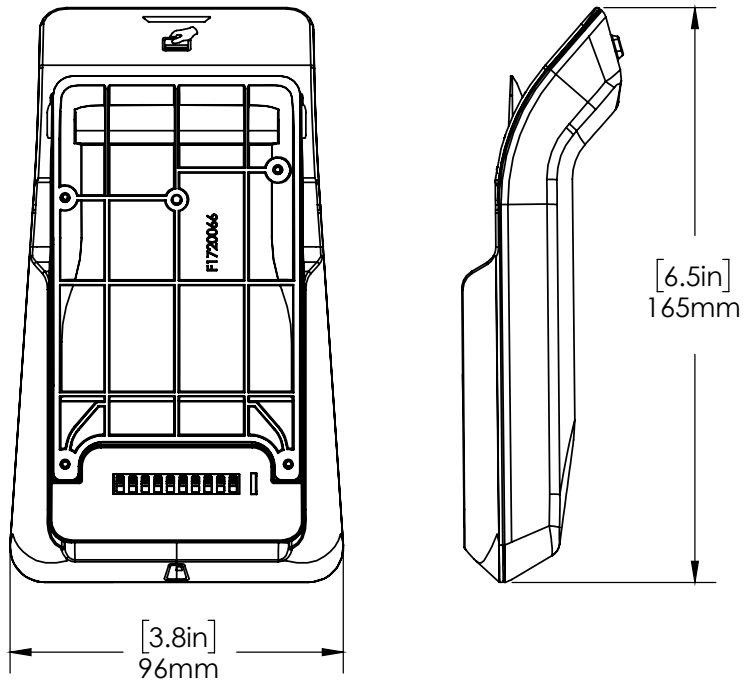

NE360 / Technical Specifications

SPECIFICATIONS

Payment center stand, swivel, tablet adapter (CT3003):

Payment center HUB: 3 USBA, 1 USB C, 1 Ethernet (CT3005):

NETWORK HUB (MAX DATA RATE: 480 MBPS)

CONNECTOR	VOLTAGE, DC	MAX CURRENT
USB-A 2.0 CHARGE/DATA	5	1.4A
USB-A 2.0 DATA	5	0.5A
USB-C 3.0 DATA	5	0.9A
USB-A 3.0 DATA	5	0.5A
GIGABIT ETHERNET PORT, RJ45	Max data rate: 480 Mbps	

SPECIFICATIONS

Payment center tablet adapter USB-C cable with guide and cap (CT3011):

SPECIFICATIONS

Payment Device Cradle counter/wall dock (CT3020):

NE360 / Technical Specifications

ingenico iSMP4 cradle: (CT3066)

ingenico Link2500i cradle: (CT3071)

NE360 / Technical Specifications

SPECIFICATIONS

Verifone E355 CHARGE ONLY Cradle (CT3088):

ingenico Link2500 standard Cradle (CT3099):

NE360 / Technical Specifications

SPECIFICATIONS

Verifone E285 Cradle (CT3002)

SPECIFICATIONS

NE360 Payment Center Cradle Lock (CT3073):

NE360 / Technical Specifications

NE360C - PAYMENT CENTER

ORDER CODE	DESCRIPTION
CT3003	Payment center stand, swivel, tablet adapter
CT3005	Payment center HUB: 3 USBA, 1 USB C, 1 Ethernet
CT3006	Payment Center Hub extender cable
CT3009	Payment center tablet case Surface GO 2, 3
CT3068	Payment center tablet case Zebra ET5x 10in
CT3018	Payment center mount adhesive replacement, 32 pieces
CT3019	Payment center tablet mount replacement adhesive, 16 pieces
CT3021	Payment center bolt mount kit
CT3073	NE360 Payment Center Cradle Lock
CT3007	Payment center tablet adapter
CT3074	Payment center tablet adapter handstrap replacement
CT3081	Payment center tablet adapter cable for Zebra ET51 10in
CT3011	Payment center tablet adapter USB-C cable with guide and cap
CT3103	Apple lightning charge/data cable assembly
CT3104	iPad 9.7(G6),10.2(G7,8)case (requires CT3103)
CT3151	Shoulder Strap Clips, 2 pieces
CT3098	Tablet Adapter Removal Tool
CT3170	Stand Adhesive Removal Tool
PS567-AUS PS567-EU PS567-JPN PS567-UK PS567-US	24V/5A power supply; 120W (Use for payment center stand)