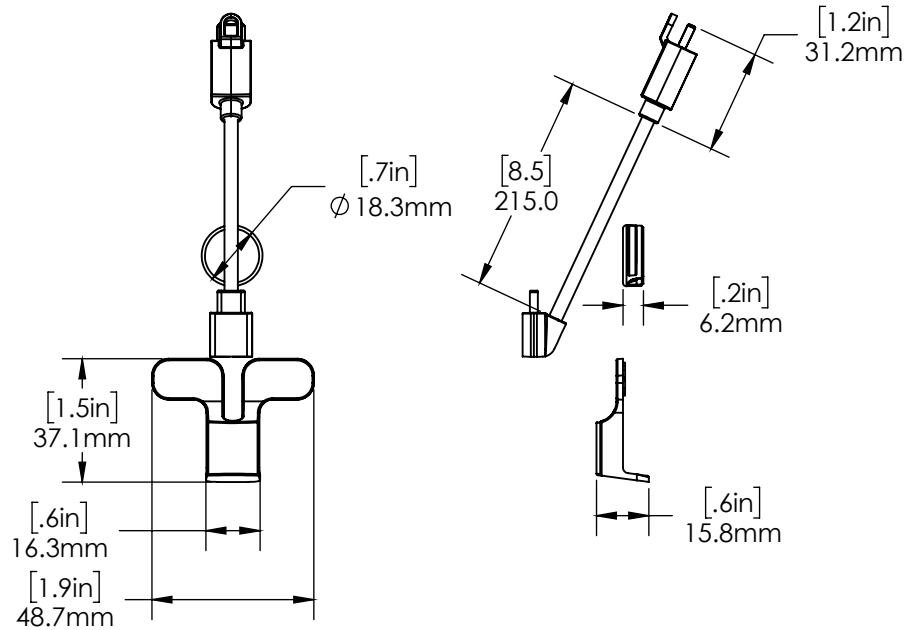

NE360 / Technical Specifications

SPECIFICATIONS

Payment center stand, swivel, tablet adapter (CT3003):

Payment center HUB: 3 USBA, 1 USB C, 1 Ethernet (CT3005):

NETWORK HUB (MAX DATA RATE: 480 MBPS)

CONNECTOR	VOLTAGE, DC	MAX CURRENT
USB-A 2.0 CHARGE/DATA	5	1.4A
USB-A 2.0 DATA	5	0.5A
USB-C 3.0 DATA	5	0.9A
USB-A 3.0 DATA	5	0.5A
GIGABIT ETHERNET PORT, RJ45	Max data rate: 480 Mbps	

SPECIFICATIONS

Payment center tablet adapter USB-C cable with guide and cap (CT3011):

SPECIFICATIONS

Payment Device Cradle counter/wall dock (CT3020):

NE360 / Technical Specifications

ingenico iSMP4 cradle: (CT3066)

ingenico Link2500i cradle: (CT3071)

NE360 / Technical Specifications

SPECIFICATIONS

Verifone E355 CHARGE ONLY Cradle (CT3088):

ingenico Link2500 standard Cradle (CT3099):

NE360 / Technical Specifications

SPECIFICATIONS

Verifone E285 Cradle (CT3002)

SPECIFICATIONS

NE360 Payment Center Cradle Lock (CT3073):

NE360 / Technical Specifications

NE360C - PAYMENT CENTER

ORDER CODE	DESCRIPTION
CT3003	Payment center stand, swivel, tablet adapter
CT3005	Payment center HUB: 3 USBA, 1 USB C, 1 Ethernet
CT3006	Payment Center Hub extender cable
CT3009	Payment center tablet case Surface GO 2, 3
CT3068	Payment center tablet case Zebra ET5x 10in
CT3018	Payment center mount adhesive replacement, 32 pieces
CT3019	Payment center tablet mount replacement adhesive, 16 pieces
CT3021	Payment center bolt mount kit
CT3073	NE360 Payment Center Cradle Lock
CT3007	Payment center tablet adapter
CT3074	Payment center tablet adapter handstrap replacement
CT3081	Payment center tablet adapter cable for Zebra ET51 10in
CT3011	Payment center tablet adapter USB-C cable with guide and cap
CT3103	Apple lightning charge/data cable assembly
CT3104	iPad 9.7(G6),10.2(G7,8)case (requires CT3103)
CT3151	Shoulder Strap Clips, 2 pieces
CT3098	Tablet Adapter Removal Tool
CT3170	Stand Adhesive Removal Tool
PS567-AUS PS567-EU PS567-JPN PS567-UK PS567-US	24V/5A power supply; 120W (Use for payment center stand)