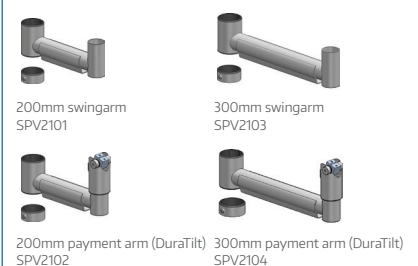

PICK YOUR PERIPHERAL SWINGARM: