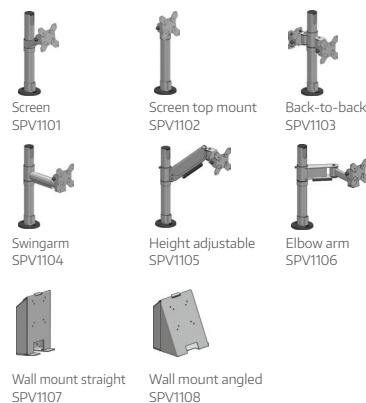

SELECT YOUR VESA MOUNT: