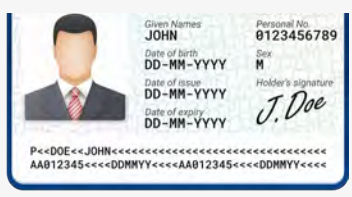

SocketScan® S760

2D/1D Imager

Passport Reader

OCR - A
1234ABCD

OCR - B
1234ABCD

Dot Code

MICR E-13B

Ergonomic and Versatile

The S760 barcode scanner is a multi-use barcode scanner with Bluetooth wireless technology that scans 1D, 2D barcodes, OCR A & B fonts, OCR USC, OCR passport, OCR MICR (E13B) fonts and DotCode. The S760 reads most travel identification documents, such as passport, international travel IDs, drivers' licenses. The S760 is designed to support the many POS outlets that require electronic age verification, such as cannabis shops and retailers selling tobacco.