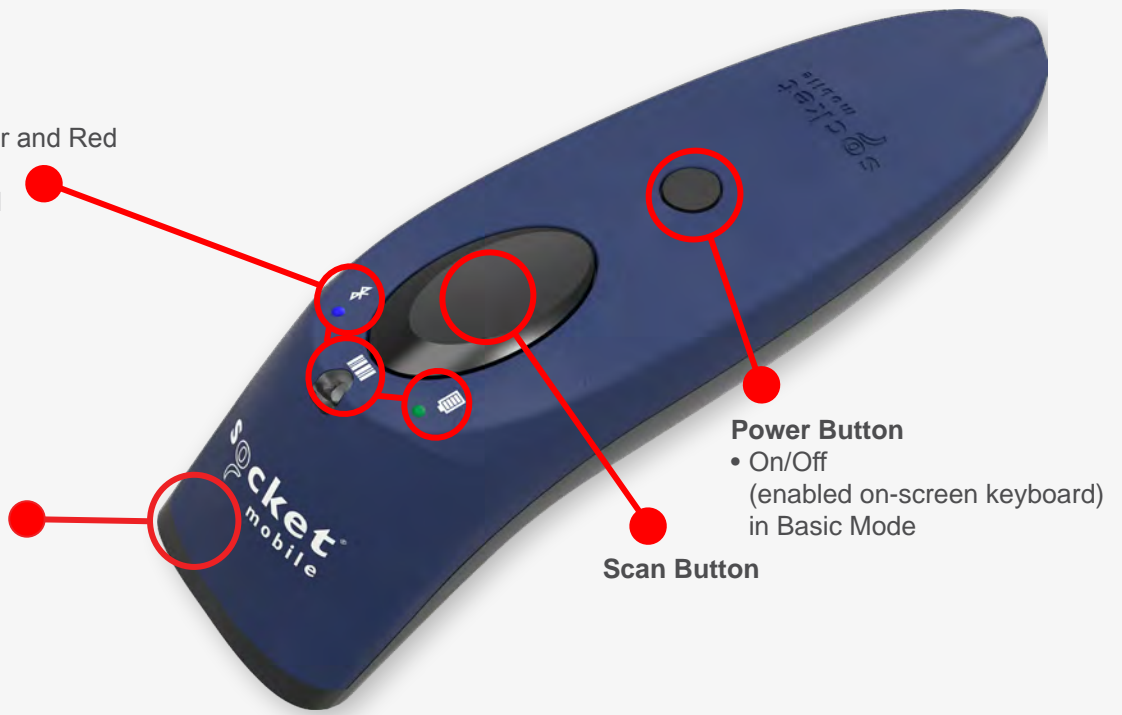

Intuitive LED Indicators

- Battery LED: Green, Amber and Red
- Bluetooth LED: Blue
- Scan LED: Green and Red

Weight/Mass
• 4.1 oz. (117 g)