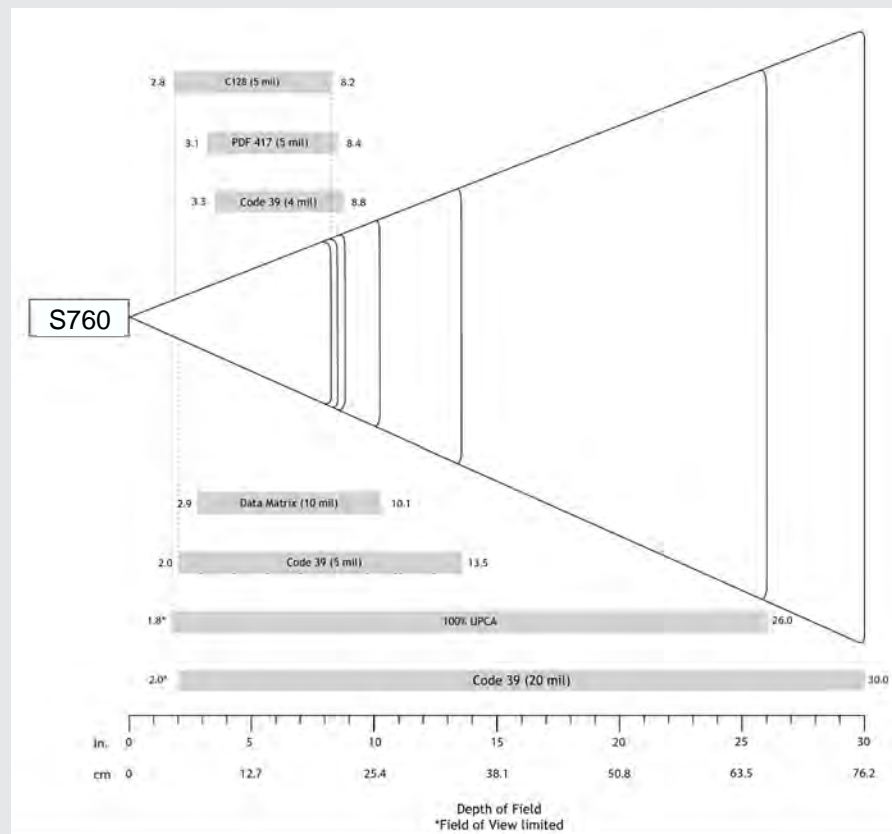

OCR Type Face: OCR-A, OCR-B, MICR-E13B, US currency serial number

Scan Angle:

42° (Horizontal) - 28° (Vertical)

Sensor Resolution:

640 horizontal x 400 vertical pixels

Print Contrast:

Down to 25%

Reading Distance:

4.6 to 49.5 cm (1.5 to 19.5 in.) Depends on barcode size, symbology, label media, scan angle

Decode Ranges

	Near	Far
4 mil Code 39	3.3 in/8.4 cm	8.8 in/22.4 cm
5 mil Code 128	2.8 in/7.1 cm	8.2 in/20.8 cm
5 mil Code 39	2.0 in/5.08 cm	13.5 in/34.3 cm
10 mil Data Matrix	2.9 in/7.4 cm	10.1 in/25.7 cm
100% UPC A	1.8 in/4.6 cm*	26.0 in/66.0 cm
20 mil Code 39	2.0 in/5.08 cm*	30.0 in/76.2 cm