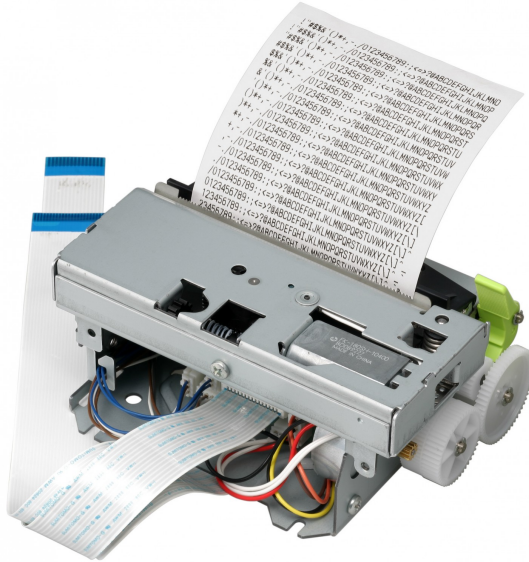

Epson M-T542IIAF: 82.5mm, 24V, Full Auto Cutter, mark sensor: Back/right

The sophisticated family of thermal printer mechanism

Super fast printing

M-T500II series can print both text and graphics at the speed up to 250 mm/s {9.84 inches/s}. M-T500II Series improve the speed by 67% compared with that of M-T500 Series.

High reliability inherited from M-T500 Series

M-T500II series inherit M-T500 Series' high reliability; the life of 15 million lines and 37 million lines for MCBF.

Same size as M-T500 Series

M-T500II series have the same external dimensions as M-T500 Series, so it is easy to replace the mechanism. (The pin assignment of FFCs and the control method of M-T500II Series differ from those of M-T500 series. So when replacing the mechanism, it is also necessary to replace the control board.)

Less paper jam with paper jam sensor

In addition to its improved structure to avoid paper jam, the newly added paper jam sensor; if used with BA-T500II series, prevents paper from winding around the paper feed rollers before it occurs

KEY FEATURES

PRODUCT SPECIFICATIONS

PRINT TYPE	
Print method	Thermal line printing
PRINT	
Resolution	8 dots/mm
PAPER	
Paper Types	Receipt
Paper dimensions	82.50 ± 0.50 (W) mm x dia. 254.00 mm max.
Paper Path	Straight
GENERAL	
Product weight	0.51 kg