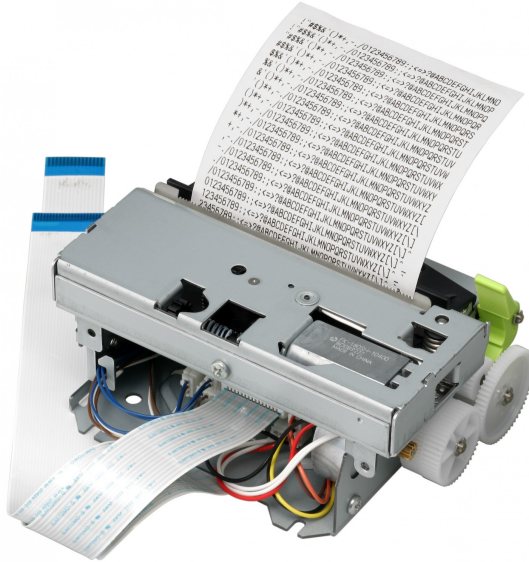

Epson M-T532IIAF: 80mm, 24V, Full Auto Cutter, mark sensor: Back/right

The sophisticated family of thermal printer mechanism

Super fast printing

M-T500II series can print both text and graphics at the speed up to 250 mm/s {9.84 inches/s}. M-T500II Series improve the speed by 67% compared with that of M-T500 Series.

High reliability inherited from M-T500 Series

M-T500II series inherit M-T500 Series' high reliability; the life of 15 million lines and 37 million lines for MCBF.

Same size as M-T500 Series

M-T500II series have the same external dimensions as M-T500 Series, so it is easy to replace the mechanism. (The pin assignment of FFCs and the control method of M-T500II Series differ from those of M-T500 series. So when replacing the mechanism, it is also necessary to replace the control board.)

Less paper jam with paper jam sensor

In addition to its improved structure to avoid paper jam, the newly added paper jam sensor; if used with BA-T500II series, prevents paper from winding around the paper feed rollers before it occurs

KEY FEATURES

PRODUCT SPECIFICATIONS

PRINT TYPE	
Print method	Thermal line printing
PRINT	
Resolution	8 dots/mm
PAPER	
Paper Types	Receipt
Paper dimensions	79.50 ± 0.50 (W) mm x dia. 254.00 mm max.
Paper Path	Straight
GENERAL	
Product weight	0.51 kg