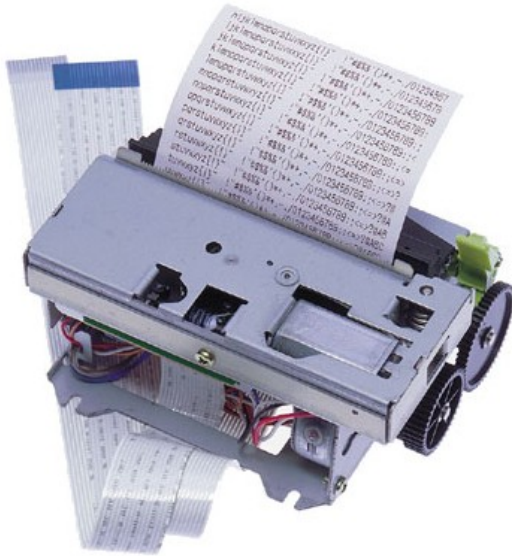

Epson M-T522IIAF: 60mm, 24V, Full Auto Cutter, BM sensor

The sophisticated family of thermal printer mechanism

Super fast printing

M-T500II series can print both text and graphics at the speed up to 250 mm/s {9.84 inches/s}. M-T500II Series improve the speed by 67% compared with that of M-T500 Series.

High reliability inherited from M-T500 Series

M-T500II series inherit M-T500 Series' high reliability; the life of 15 million lines and 37 million lines for MCBF.

Same size as M-T500 Series

M-T500II series have the same external dimensions as M-T500 Series, so it is easy to replace the mechanism. (The pin assignment of FFCs and the control method of M-T500II Series differ from those of M-T500 series. So when replacing the mechanism, it is also necessary to replace the control board.)

Less paper jam with paper jam sensor

In addition to its improved structure to avoid paper jam, the newly added paper jam sensor; if used with BA-T500II series, prevents paper from winding around the paper feed rollers before it occurs

KEY FEATURES

PRODUCT SPECIFICATIONS

PRINT TYPE	
Print method	Thermal line printing
PRINT	
Resolution	8 dots/mm
PAPER	
Paper Types	Receipt
Paper dimensions	59.50 ± 0.50 (W) mm x dia. 254.00 mm max.
Paper Path	Straight
GENERAL	
Product weight	0.46 kg