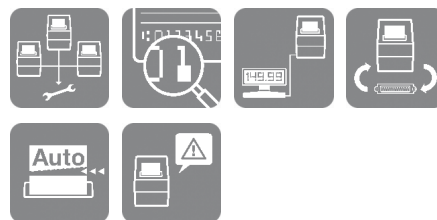

Epson TM-H5000II Series

DATASHEET / BROCHURE

Open a world of opportunity with this combined thermal and impact PoS printer

Ultra-fast receipts and advanced graphics

The sheer, lightning quick performance of the TM-H5000II, combined with its advanced graphics, means that your receipts can become a live medium for communicating with your customer, rather than a simple transaction record. Linked purchases and multi-buys can be grouped, logos and promotional messages added. Ideal for one-time receipt printing, and with the ability to customise sales slips, this printer makes one-to-one marketing a reality.

Enhanced customer service

With the TM-H5000II a combination of wide-slip and high-speed printing enables you to provide customised documentation. The printer's capability to print barcodes onto receipts means that returns can be identified and dealt with quickly, and also quickly re-entered into your inventory system.

Low cost of ownership

The modular design of this printer makes it easy and quick to upgrade and maintain. Combined with a robust metal chassis and exceptional reliability – a receipt MCBF of 37 million lines – this makes the TM-H5000II flexible, rugged and cost-effective.

KEY FEATURES